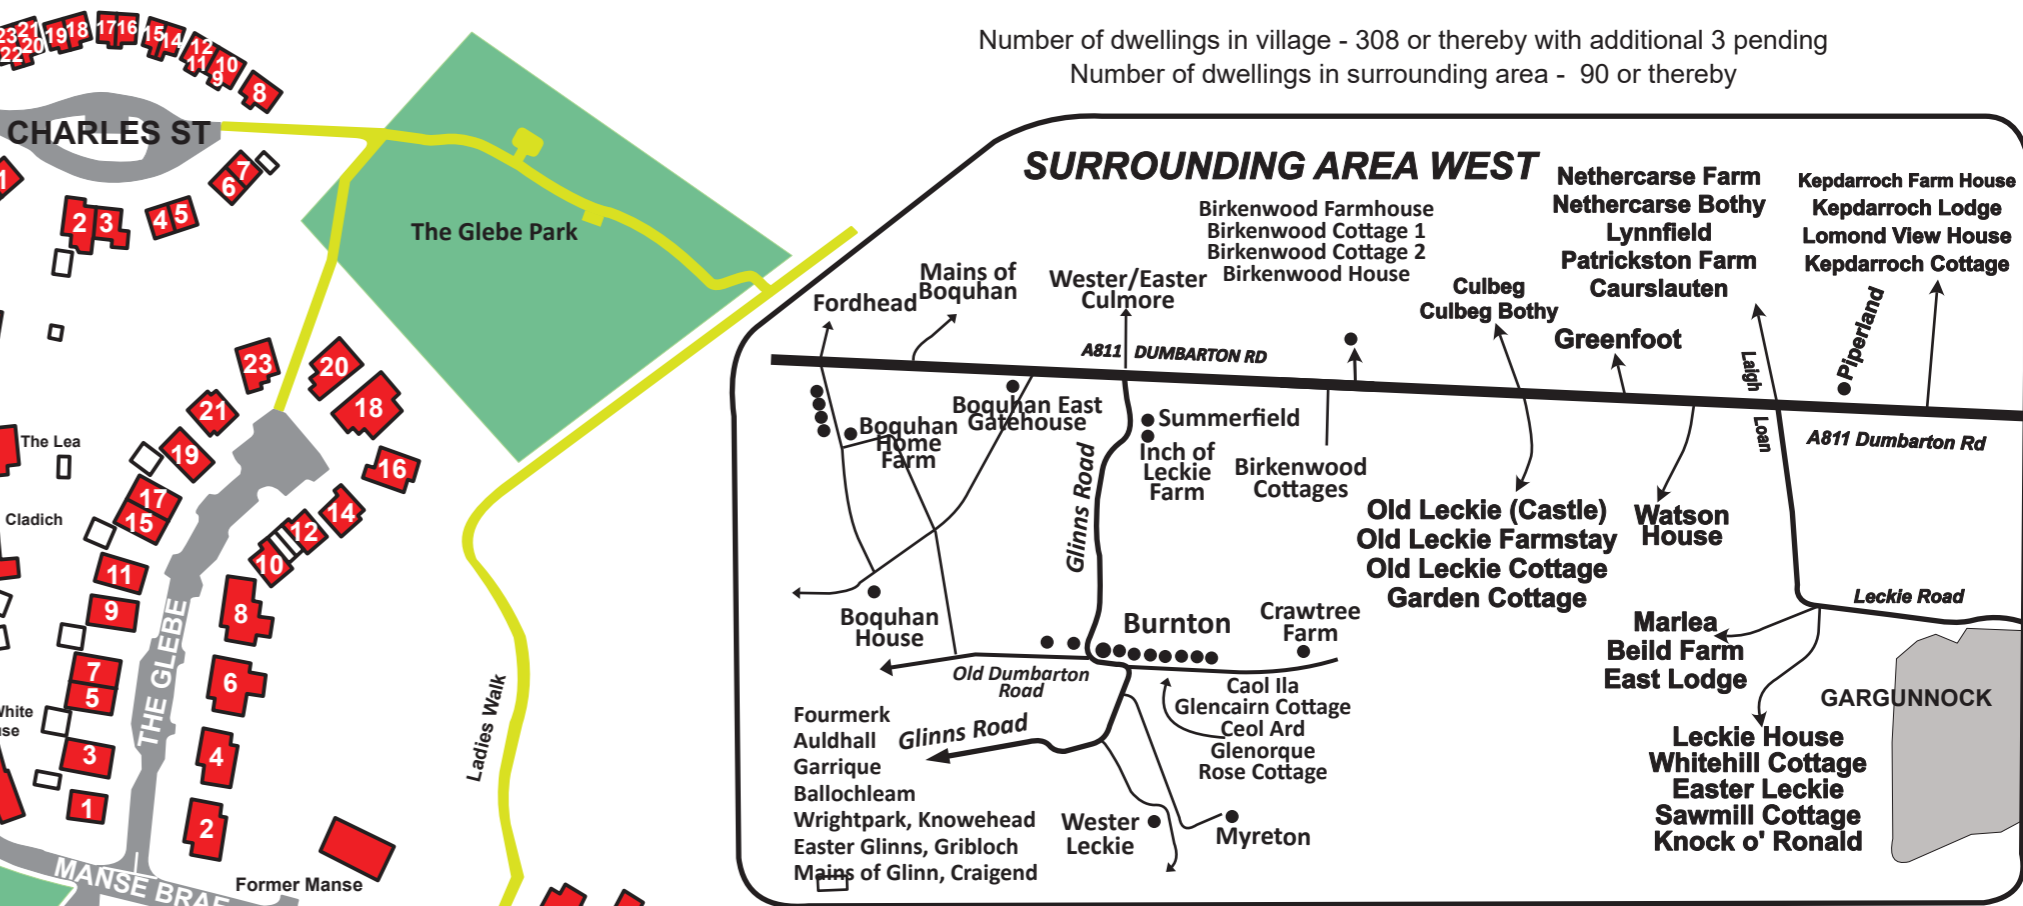

GARGUNNOCK

The centre of the village where four roads meet is known as The Square
 Lat/Long N 56° 7' 28" W 4° 4' 56" Post Code FK8 3BH
[what3words locator](#) // [benched.illogical.mashing](#)
 For the latest version of this map check....
<https://tinyurl.com/gkstreetmap>

Number of dwellings in village - 308 or thereby with additional 3 pending
 Number of dwellings in surrounding area - 90 or thereby

Village House Names Index

Main St house names are sub-divided into upper and lower than Charles Loan, just west of Stevenson St.