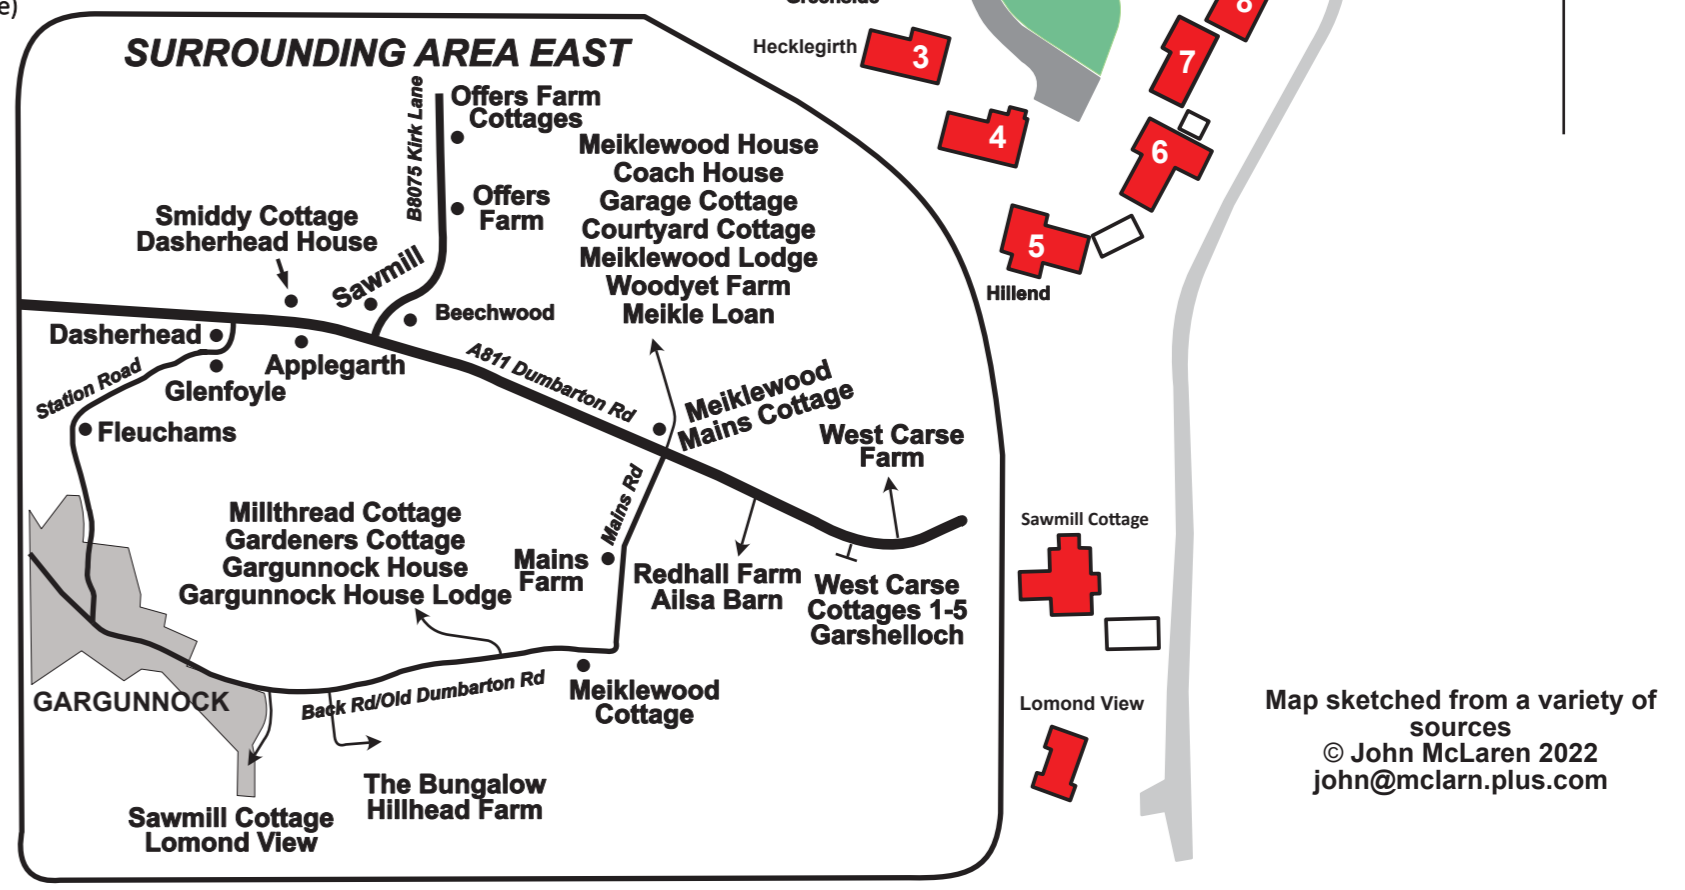

Map sketched from a variety of sources
© John McLaren 2022
john@mcclarn.plus.com